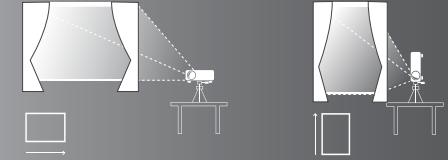

## USB

- Multimedia**: Press **OK** to enter the Multimedia menu.
- Items**: Press **OK** to view available items like Photos and VIDEOS.
- Orientation**: Press **OK** to choose between HORIZONTAL and VERTICAL display.
- Themes**: Press **OK** to select a theme like Halloween or Christmas.
- Grid**: Press **OK** to view a grid of content.
- Play**: Press **OK** followed by the play button to start playback.