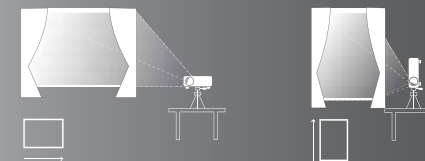

### USB

- Multimedia**: Press **OK** to enter the Multimedia menu.
- Files**: Press **OK** to view files like 'Hobbit' and 'VIDEOS'.
- Orientation**: Press **OK** to choose between **HORIZONTAL** and **VERTICAL**.
- Themes**: Press **OK** to choose themes like **Halloween** and **Christmas**.
- Navigation**: Press **OK** to navigate through the file list.
- Play**: Press **OK** followed by the **Play/Pause** button to start the video.