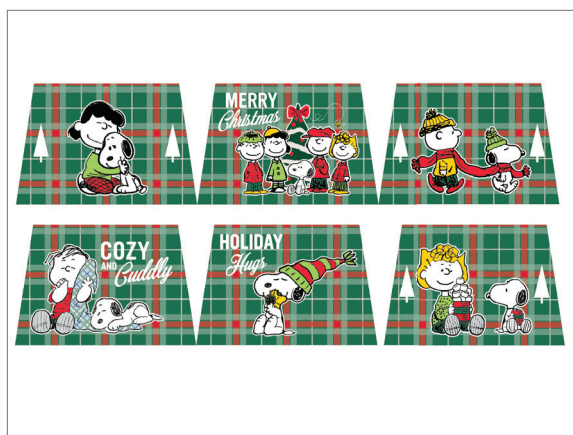

# Peanuts® Christmas Collection

Lighted window decor

**97323**

**12" Window Decor Snoopy**

10 LED lights, suction cup included  
Two-dimensional, weather-resistant, A/C  
Materials: Printed PVC, LED lights  
MSRP: \$16.99

**97324**

**12" Window Decor Snoopy**

10 LED lights, suction cup included  
Two-dimensional, weather-resistant, A/C  
Materials: Printed PVC, LED lights  
MSRP: \$16.99

# Peanuts® Christmas Collection

Lighted tree collars

**97385 - Christmas Cuddles**  
**26" Lighted Tree Collar**

23 LED lights, 26" diameter  
Six-sided, two-dimensional, A/C  
Materials: Printed fabric, LED lights  
MSRP: \$39.99