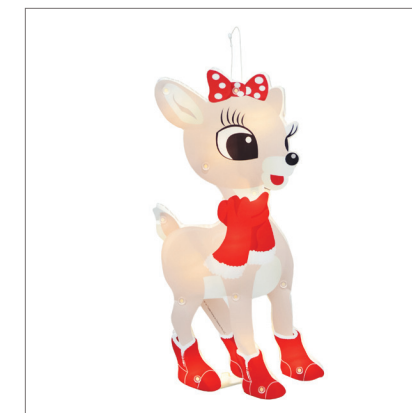

GIFT PRODUCT CATALOG

Licensed seasonal holiday decor

2025

76412

Rudolph® Christmas Collection

Lighted tree skirts and tree collars

Rudolph® Lighted Window Decor

Each licensed window decor piece is 12" high, has 10 LED lights and includes a suction cup for hanging indoors or outdoors.

76413

48" Lighted Tree Skirt

60 LED lights, 48" diameter
3-inch lighted snow blanket trim, A/C
Materials: Printed fabric, LED lights
MSRP: \$59.99

97418

26" Lighted Tree Collar

23 LED lights, 26" diameter
Six-sided, two-dimensional, A/C
Materials: Printed fabric, LED lights
MSRP: \$39.99

97410

12" Window Decor Rudolph

10 LED lights, includes suction cup
Two-dimensional, weather-resistant, A/C
Materials: Printed PVC, LED lights
MSRP: \$16.99

97411

12" Window Decor Clarisse

10 LED lights, includes suction cup
Two-dimensional, weather-resistant, A/C
Materials: Printed PVC, LED lights
MSRP: \$16.99

97412

12" Window Decor Bumble

10 LED lights, includes suction cup
Two-dimensional, weather-resistant, A/C
Materials: Printed PVC, LED lights
MSRP: \$16.99

Rudolph[®] Christmas Collection

Tinsel garland lights* and pathway markers*